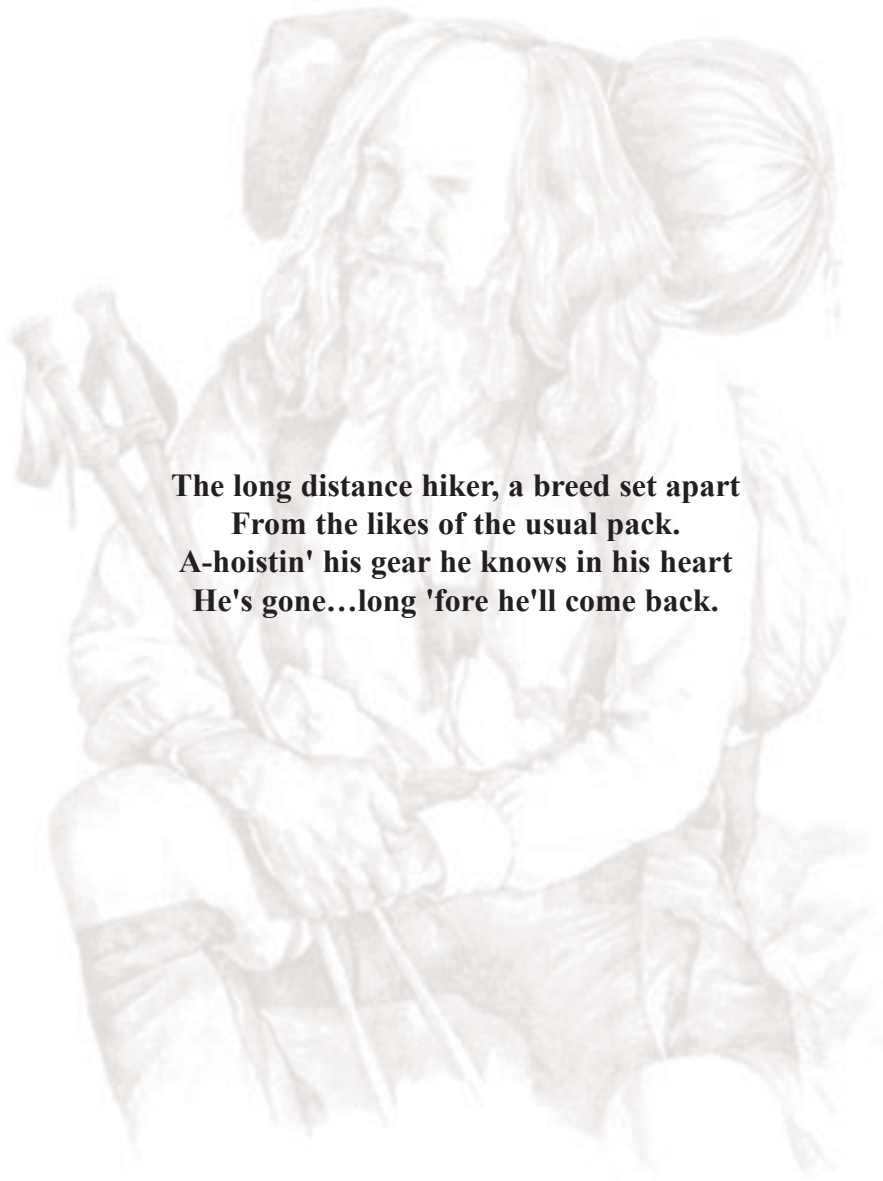

LONG GONE [3-00]

**The long distance hiker, a breed set apart
From the likes of the usual pack.
A-hoistin' his gear he knows in his heart
He's gone...long 'fore he'll come back.**